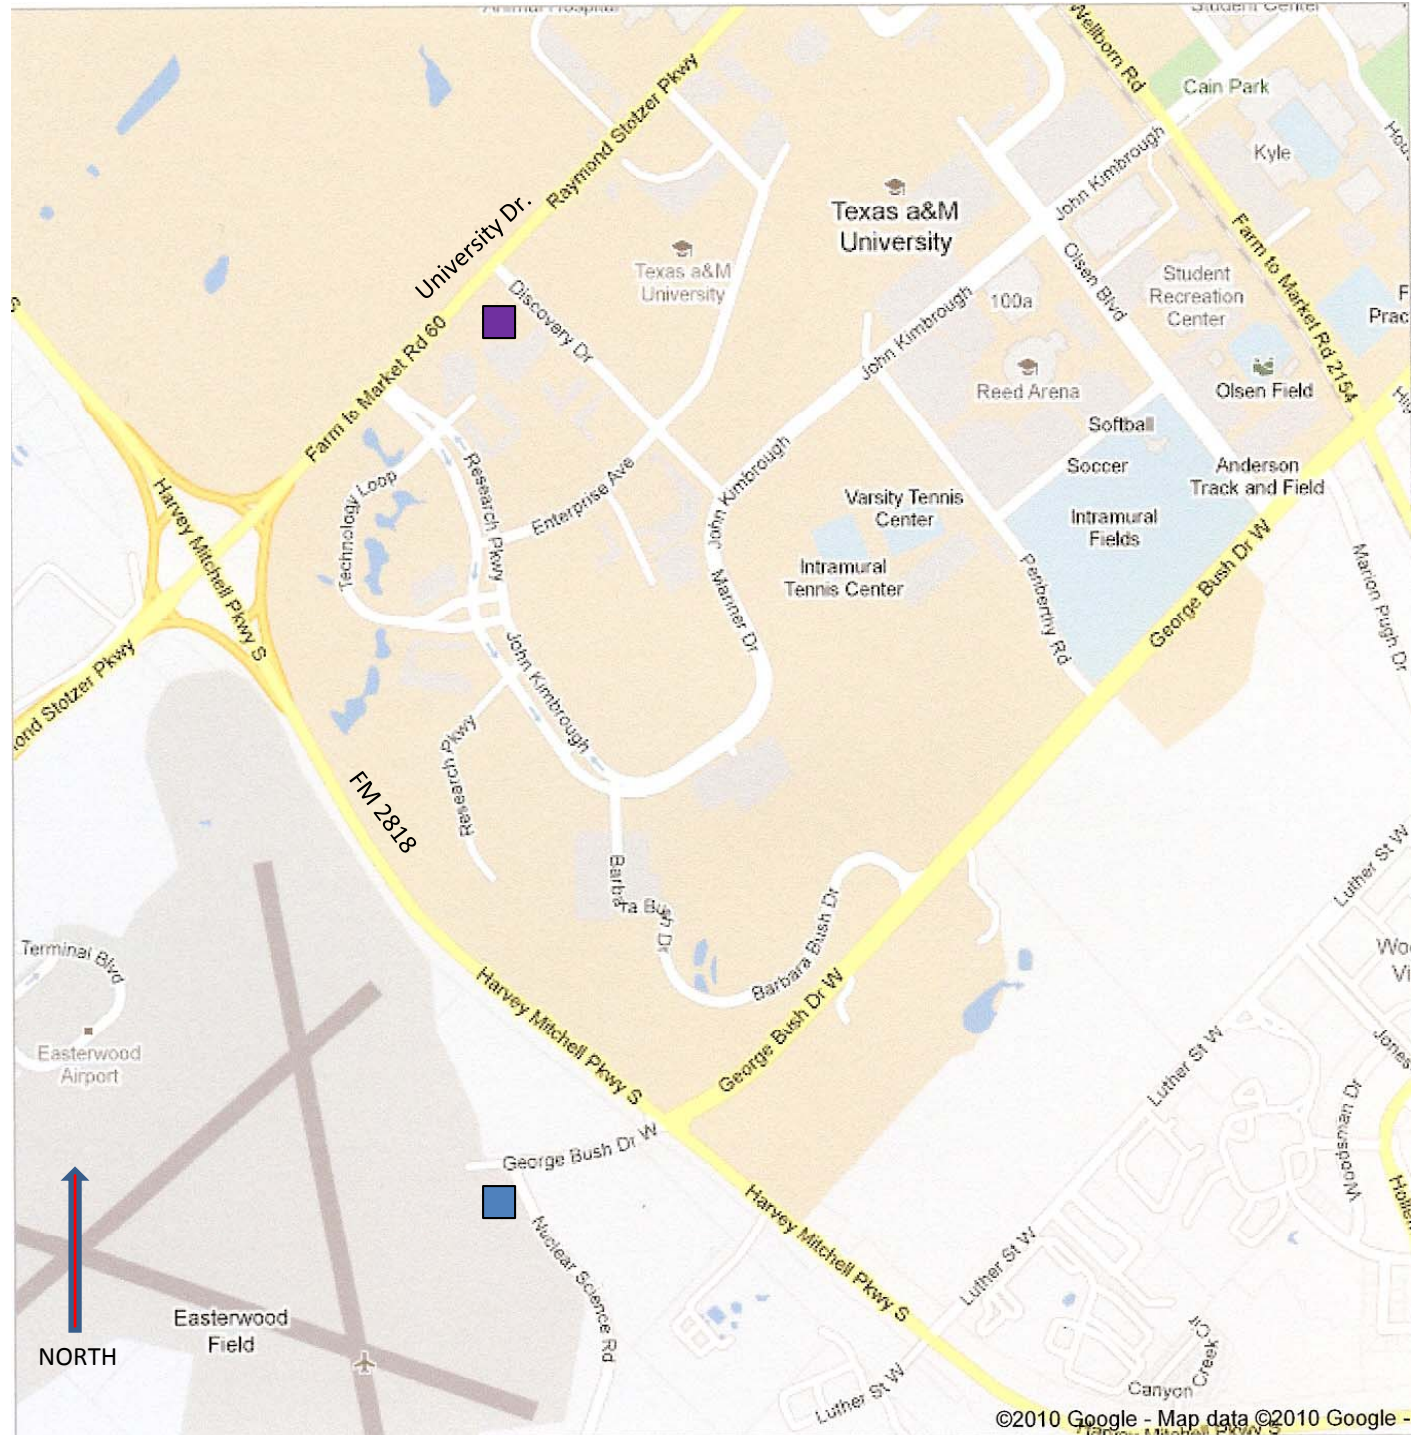

Directions to the LASR Lab:

From University Dr. and Campus head west on University Dr and turn left onto 2818/Harvey Mitchell Pkwy S. At the first light, George Bush Dr, turn right. Take the first left, Nuclear Science Rd. and the LASR Lab will be the first building on your right.

If you use "HTRI texas a&m" (former designation of the TLASR Lab), you will find it in many map & navigation data bases. There has not been a street address assigned to this building (it is on Nuclear Science Road, about 300ft south of the intersection of George Bush Drive and Nuclear Science Road.

-  LASR Lab
-  Houston Bldg.

- LASR Lab
- Houston Bldg.
- Hilton